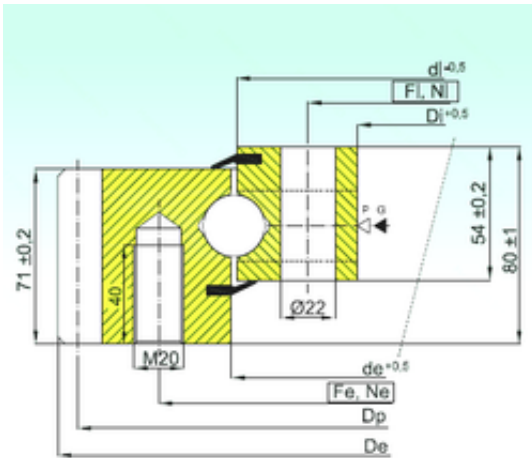

## ISB EB1.25.1055.200-1STPN thrust ball bearings

Bearing No. EB1.25.1055.200-1STPN

EB1.25.1055.200-1STPN Bearing 2D drawings and 3D CAD models

Size	955x1198x80 mm
Bore Diameter	955 mm
Outer Diameter	1198 mm
Width	80 mm
d	955 mm
D	1198 mm
H	80 mm
de	1054 mm
Z	118 mm
m	10 mm
di	1056 mm
Di	955 mm
Dp	1180 mm
De	1198 mm
Fe	1116 mm
Ne	30 mm
Fi	995 mm
Ni	30 mm