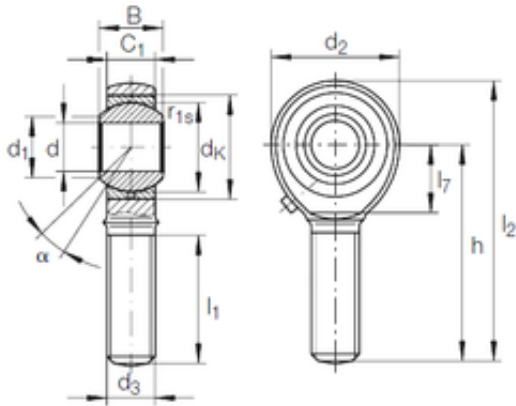

INA GAKFL 25 PB plain bearings

Bearing No. GAKFL 25 PB

Size	25x47x31 mm
Bore Diameter	25 mm
Outer Diameter	47 mm
Width	31 mm
d	25 mm
D	47 mm
B	31 mm
d1	29,5 mm
d2	60 mm
dk	42,85 mm
h	94 mm
l1 min.	55 mm
l2 max.	124 mm
l7 min.	32 mm
r1 min.	0,3 mm
C1	22 mm
Thread (G)	M24X2
Angle	15 °
Weight	0,64 Kg
Basic dynamic load rating (C)	47,5 kN

GAKFL 25 PB Bearing 2D drawings and 3D CAD models