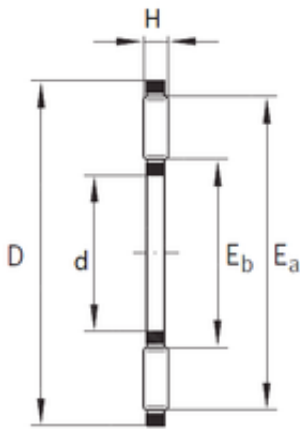

## INA AXK560X606X5 needle roller bearings

Bearing No. AXK560X606X5

AXK560X606X5 Bearing 2D drawings and 3D CAD models

Size	560x606x5 mm
Bore Diameter	560 mm
Outer Diameter	606 mm
Width	5 mm
d	560 mm
D	606 mm
H	5 mm
Ea	604 mm
Eb	562 mm
Weight	650 Kg
Basic dynamic load rating (C)	227 kN
Basic static load rating (C0)	2500 kN
Fatigue load limit (Pu)	171 000
Category	Bearings
Inventory	0.0
Manufacturer Name	SCHAEFFLER GROUP
Minimum Buy Quantity	N/A
Weight / Kilogram	0.778
Product Group	B04144