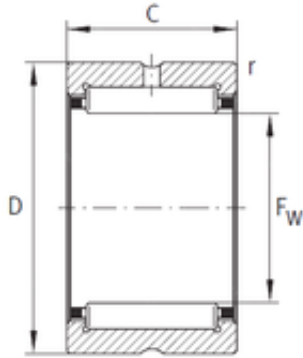

INA NKS43-XL needle roller bearings

Bearing No. NKS43-XL

Size	43x58x22 mm
Bore Diameter	43 mm
Outer Diameter	58 mm
Width	22 mm
F _w	43 mm
D	58 mm
C	22 mm
r min.	0,6 mm
Weight	0,139 Kg
Basic dynamic load rating (C)	44 kN
Basic static load rating (C ₀)	57 kN
Fatigue load limit (P _u)	9,8
Reference speed	7 500 r/min

NKS43-XL Bearing 2D drawings and 3D CAD models