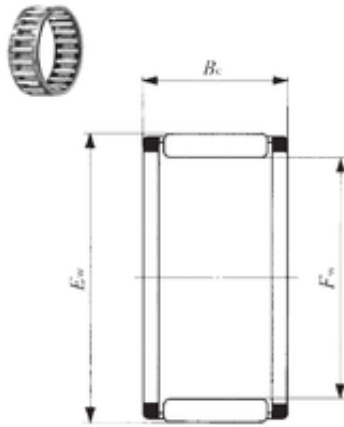

IKO KT 162220 needle roller bearings

Bearing No. KT 162220

| | |
|-------------------------------|-----------|
| Bore Diameter | 16 mm |
| Outer Diameter | 22 mm |
| Fw | 16 mm |
| Ew | 22 mm |
| Bc | 20 mm |
| Weight | 0,0165 Kg |
| Basic dynamic load rating (C) | 15,9 kN |
| Basic static load rating (C0) | 18,6 kN |

KT 162220 Bearing 2D drawings and 3D CAD models