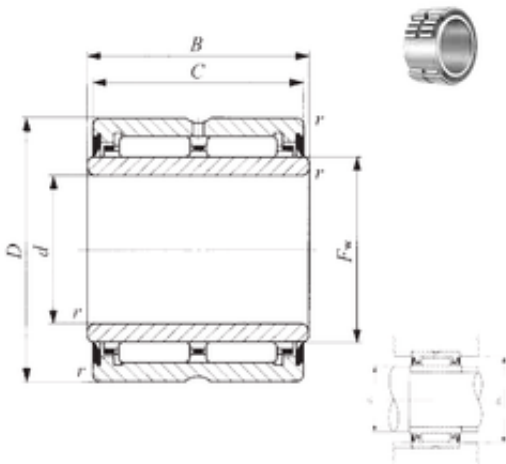

## IKO NA 6916UU needle roller bearings

Bearing No. NA 6916UU

NA 6916UU Bearing 2D drawings and 3D CAD models

Size	80x110x55 mm
Bore Diameter	80 mm
Outer Diameter	110 mm
Width	55 mm
d	80 mm
Fw	90 mm
D	110 mm
B	55 mm
C	54 mm
r min.	1 mm
da min.	85 mm
da max	88 mm
Da max.	105 mm
Weight	1,57 Kg
Basic dynamic load rating (C)	132 kN
Basic static load rating (C0)	317 kN
Category	Bearings
Inventory	0.0
Manufacturer Name	IKO
Minimum Buy Quantity	N/A
Weight / Kilogram	0
Product Group	B04144