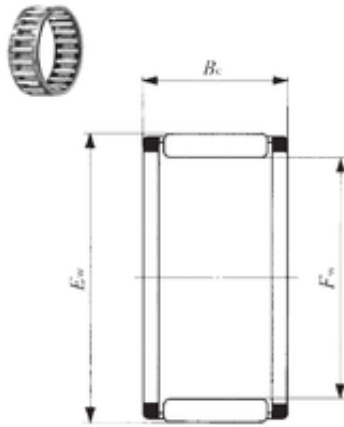

## IKO KT 182213 needle roller bearings

Bearing No. KT 182213

Bore Diameter	18 mm
Outer Diameter	22 mm
Fw	18 mm
Ew	22 mm
Bc	13 mm
Weight	0,0076 Kg
Basic dynamic load rating (C)	9,33 kN
Basic static load rating (C0)	12,7 kN

KT 182213 Bearing 2D drawings and 3D CAD models