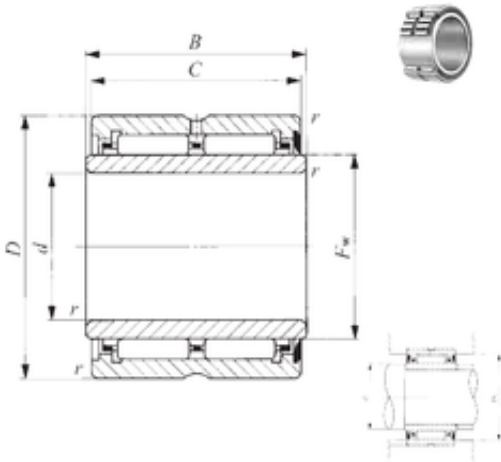

IKO NA 6916U needle roller bearings

Bearing No. NA 6916U

NA 6916U Bearing 2D drawings and 3D CAD models

Size	80x110x55 mm
Bore Diameter	80 mm
Outer Diameter	110 mm
Width	55 mm
d	80 mm
Fw	90 mm
D	110 mm
B	55 mm
C	54 mm
r min.	1 mm
da min.	85 mm
da max	88 mm
Da max.	105 mm
Weight	1,57 Kg
Basic dynamic load rating (C)	132 kN
Basic static load rating (C0)	317 kN