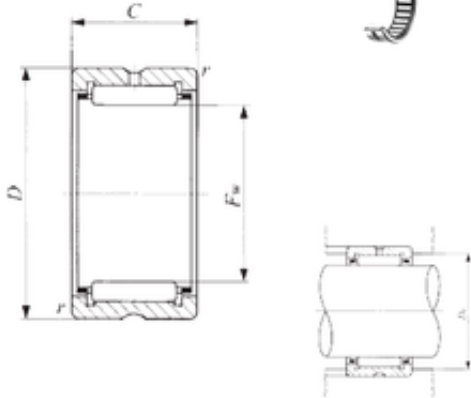

IKO BR 223016 needle roller bearings

Bearing No. BR 223016

| | |
|-------------------------------|-----------------------|
| Size | 34.925x47.625x25.4 mm |
| Bore Diameter | 34,925 mm |
| Outer Diameter | 47,625 mm |
| Width | 25,4 mm |
| Fw | 34,925 mm |
| D | 47,625 mm |
| C | 25,4 mm |
| Da max. | 42,4 mm |
| ra max. | 1 mm |
| Weight | 0,119 Kg |
| Basic dynamic load rating (C) | 38,5 kN |
| Basic static load rating (C0) | 60 kN |

BR 223016 Bearing 2D drawings and 3D CAD models