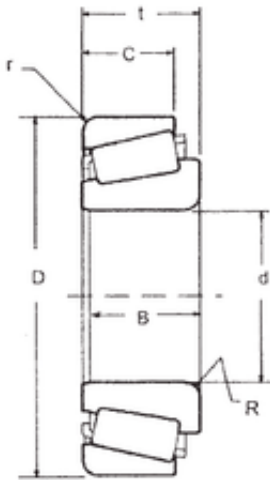

FBJ LM72849/LM72810 tapered roller bearings

Bearing No. LM72849/LM72810

LM72849/LM72810 Bearing 2D drawings and 3D CAD models

Size	22.606x47x15.5 mm
Bore Diameter	22,606 mm
Outer Diameter	47 mm
Width	15,5 mm
d	22,606 mm
D	47 mm
T	15,5 mm
B	15,5 mm
C	12 mm
Weight	0,125 Kg
Basic dynamic load rating (C)	27,5 kN
Basic static load rating (C0)	32,5 kN
(Grease) Lubrication Speed	8200 r/min