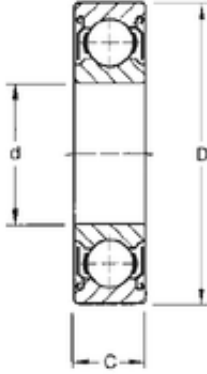

CYSD 6907-ZZ deep groove ball bearings

Bearing No. 6907-ZZ

Size	35x55x10 mm
Bore Diameter	35 mm
Outer Diameter	55 mm
Width	10 mm
d	35 mm
D	55 mm
B	10 mm
C	10 mm
r min.	0,6 mm
Weight	0,086 Kg
Basic dynamic load rating (C)	9,55 kN

6907-ZZ Bearing 2D drawings and 3D CAD models