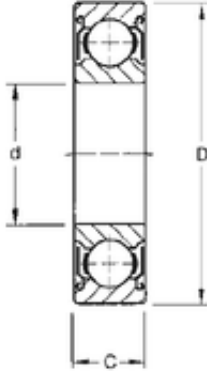

CYSD W6306-ZZ deep groove ball bearings

Bearing No. W6306-ZZ

Size	30x72x30.2 mm
Bore Diameter	30 mm
Outer Diameter	72 mm
Width	30,2 mm
d	30 mm
D	72 mm
B	30,2 mm
C	30,2 mm
r min.	0,5 mm
Weight	0,549 Kg
Basic dynamic load rating (C)	27 kN

W6306-ZZ Bearing 2D drawings and 3D CAD models